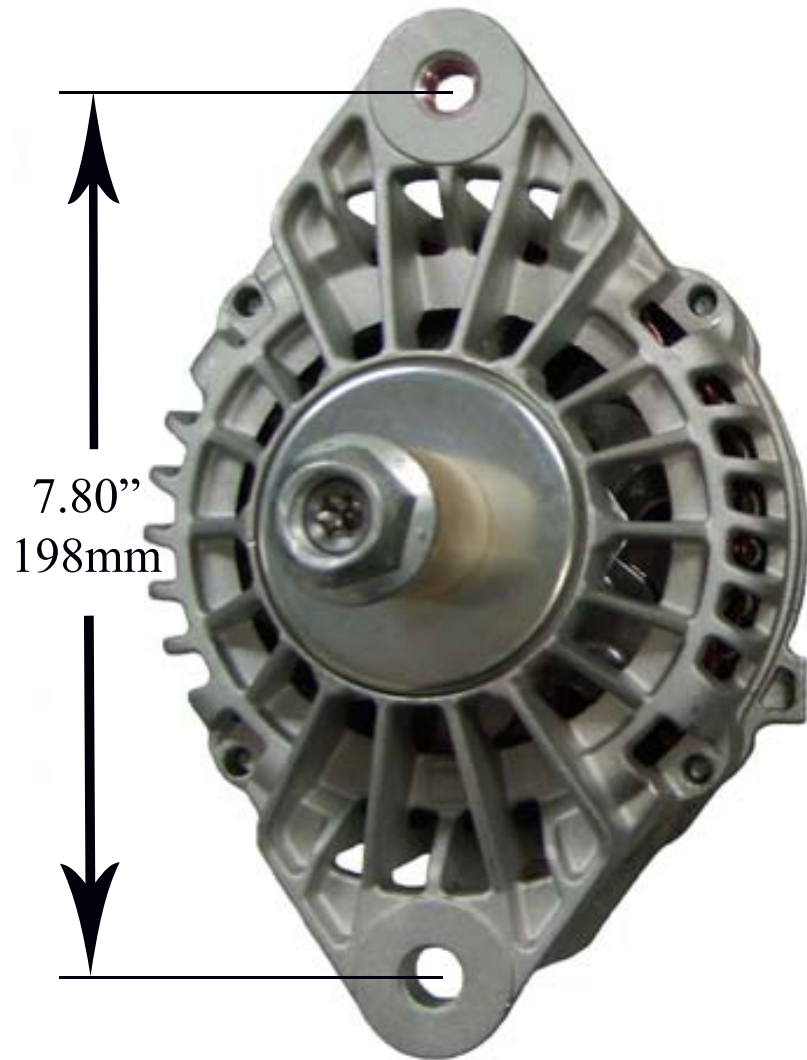

J-180 HINGE MOUNT - 28SI

DELCO PART NUMBERS

8600223

8600313

REPLACES: 21SI, 22SI, 24SI
HINGE MOUNT (FIXED BRACKET)

DELCO PART NUMBERS

8600307

8600311

REPLACES: LEECE NEVILLE
HINGE MOUNT (ADJUSTABLE BRACKET)