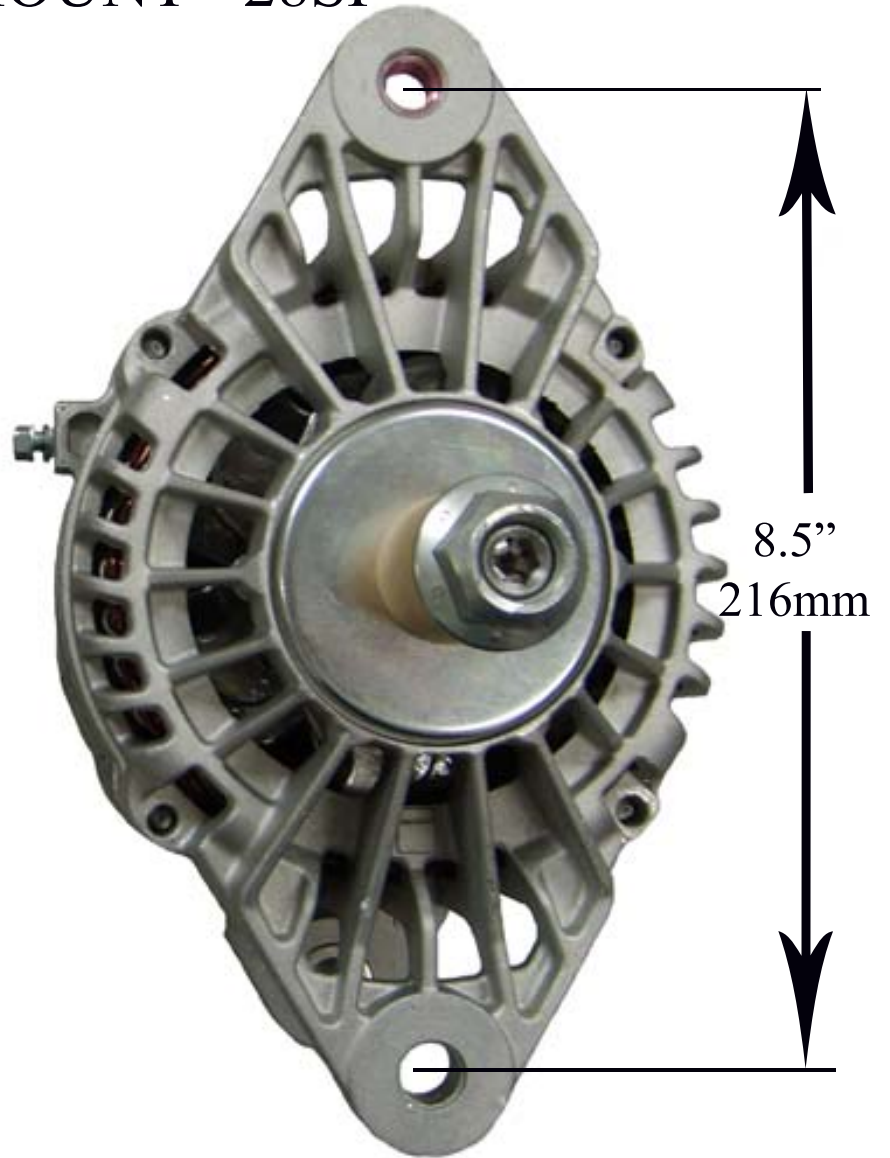

J-180 HINGE MOUNT - 28SI

DELCO PART NUMBERS

8600223

8600313

REPLACES: 21SI, 22SI, 24SI
HINGE MOUNT (FIXED BRACKET)

DELCO PART NUMBERS

8600307

8600311

REPLACES: LEECE NEVILLE
HINGE MOUNT (ADJUSTABLE BRACKET)