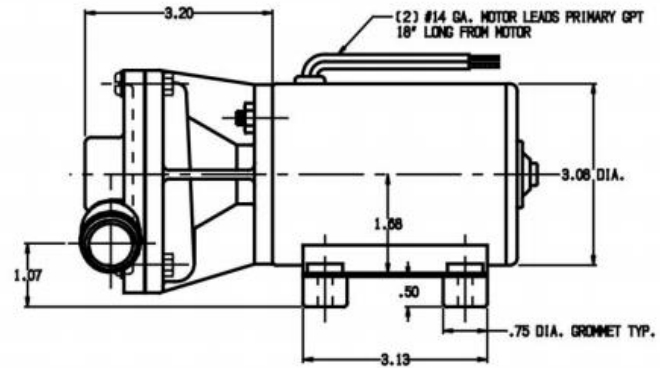

34310

SIZED FOR USE WITH
1" I.D. HOSE

SIZED FOR USE WITH
1" I.D. HOSE

NOTES:

MOTOR:
12 VDC SYSTEM
13.5 VDC OPERATION
4.5 - 6.0 AMPS
4,000 - 6,000 HOURS BRUSH LIFE

PUMP:
10 G.P.M. @ 4.5 P.S.I.

MATERIALS:
ADAPTER - ALUMINUM
COVER - ALUMINUM
IMPELLER - SINTERED NICKEL STEEL
SEAL - CARBON, CERAMIC, STAINLESS & BUNA