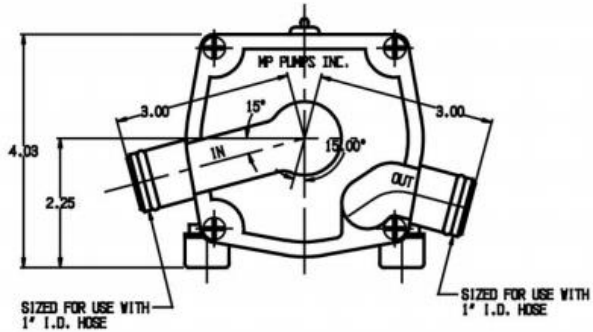

34310

SIZED FOR USE WITH
1" I.D. HOSE

SIZED FOR USE WITH
1" I.D. HOSE

NOTES:

MOTOR:
12 VDC SYSTEM
13.5 VDC OPERATION
4.5 - 6.0 AMPS
4,000 - 6,000 HOURS BRUSH LIFE

PUMP:
10 G.P.M. @ 4.5 P.S.I.

MATERIALS:
ADAPTER - ALUMINUM
COVER - ALUMINUM
IMPELLER - SINTERED NICKEL STEEL
SEAL - CARBON, CERAMIC, STAINLESS & BUNA