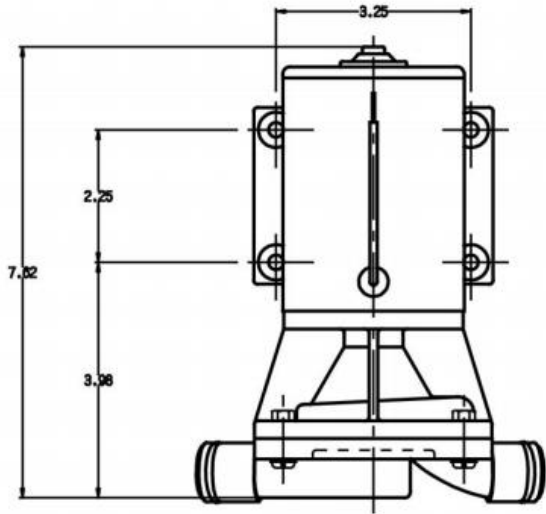

34310

SIZED FOR USE WITH
1" I.D. HOSE

SIZED FOR USE WITH
1" I.D. HOSE

NOTES:

MOTOR:
12 VDC SYSTEM
13.5 VDC OPERATION
4.5 - 6.0 AMPS
4,000 - 6,000 HOURS BRUSH LIFE

PUMP:
10 G.P.M. @ 4.5 P.S.I.

MATERIALS:
ADAPTER - ALUMINUM
COVER - ALUMINUM
IMPELLER - SINTERED NICKEL STEEL
SEAL - CARBON, CERAMIC, STAINLESS & BUNA